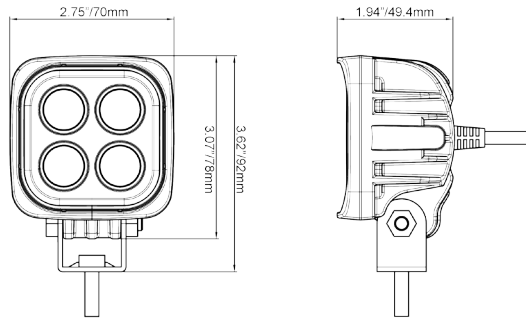

## DURA MINI SERIES

Compact 2.75" LED 12 Watt Work Light With 60° Beam Pattern

### DURA Mini

The DURA Mini offers outstanding light output from a small 2.75" compact housing. Utilizing 3-Watt LEDs, the DURA Mini operates with an extremely low amperage (1A@12V) while outputting 2,000 raw lumens. Weighing in at under 1 pound, the DURA Mini is the ideal light for those needing powerful light in a limited space.

### Features

- Four High Output 3-Watt LEDs For 12 Total Watts
- Weatherproof Deutsch Connector
- Extended Industrial Warranty
- Die-Cast Aluminum Housing
- Polycarbonate Lens
- Single Stud Mount

ITEM #	DURA-M460
PART # (Stock Code)	9895499
BEAM PATTERN	60° FLOOD
DESCRIPTION	DURA MINI 4 LED 60 DEGREE 12-WATTS (3 PER LED) WITH SINGLE BOLT MOUNTING

### DURA Mini Technical Information

WARRANTY	Extended
BEAM PATTERN	60° Flood
RAW LUMENS	2,000 lm
EFFECTIVE LUMENS	950 lm
WATTAGE	12
WEIGHT	0.88 lb/400 g
LED LIFESPAN	50,000 Hours
DIMENSIONS	2.75" x 1.94" x 3.62" 70 mm x 49.4 mm x 92 mm
INPUT VOLTAGE	9-32V DC
AMP DRAW (12V)	1.00A
IP RATING	IP69K
VIBRATION RATING	8.6 G <sub>rms</sub>
OPERATING TEMP	-40 Celsius ~ +85 Celsius