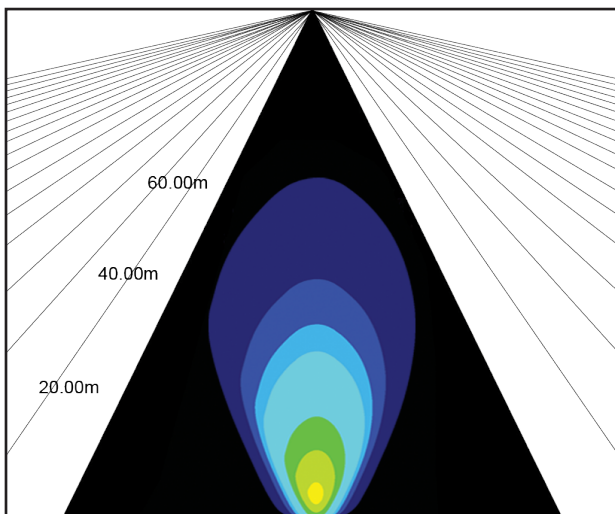

### DURA Mini

The DURA Mini offers outstanding light output from a small 2.75" compact housing. Utilizing 3-Watt LEDs, the DURA Mini operates with an extremely low amperage (1A@12V) while outputting 2,000 raw lumens. Weighing in at under 1 pound, the DURA Mini is the ideal light for those needing powerful light in a limited space.

### Features

- Four High Output 3-Watt LEDs For 12 Total Watts
- Weatherproof Deutsch Connector
- Extended Industrial Warranty
- Die-Cast Aluminum Housing
- Polycarbonate Lens
- Single Stud Mount

ITEM #	DURA-M460
PART # (Stock Code)	9895499
BEAM PATTERN	60° FLOOD
DESCRIPTION	DURA MINI 4 LED 60 DEGREE 12-WATTS (3 PER LED) WITH SINGLE BOLT MOUNTING

### DURA Mini Technical Information

WARRANTY	Extended
BEAM PATTERN	60° Flood
RAW LUMENS	2,000 lm
EFFECTIVE LUMENS	950 lm
WATTAGE	12
WEIGHT	0.88 lb/400 g
LED LIFESPAN	50,000 Hours
DIMENSIONS	2.75" x 1.94" x 3.62" 70 mm x 49.4 mm x 92 mm
INPUT VOLTAGE	9-32V DC
AMP DRAW (12V)	1.00A
IP RATING	IP69K
VIBRATION RATING	8.6 G <sub>rms</sub>
OPERATING TEMP	-40 Celsius ~ +85 Celsius

### 60° Wide Flood Beam Pattern

The DURA Mini comes equipped with 60° optics, providing a wide spread flood pattern that gives excellent coverage directly in front of the fixture. With the 60° optics, 1 lux will reach 60 meters.