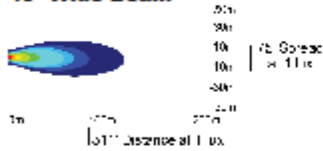

40° Wide Beam