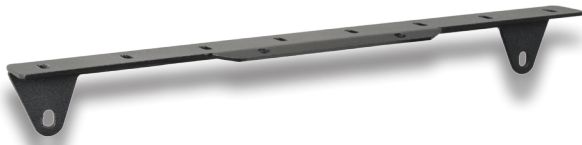

2011-14 FORD SUPER DUTY BUMPER LIGHT BAR KIT

11-14 FORD SUPER DUTY BUMPER LIGHT BAR KIT

No Drill Bumper Mount for up to 24" Light Bar

Ford Super Duty Bumper Light Bar Mount

Bumper integration for up to 24" light bar on 11-14 Ford Super Duty. Simple no drill installation allows you to add up to 19,008 lumens.

XIL-OEB1114FSD Shown

ITEM #	XIL-OEB1114FSD	XIL-OEB1114FSDPX3610	XIL-OEB1114FSDXPI12M
PART # (Stock Code)	9891866	9891873	9892290
APPLICATION	2011-14 Ford Super Duty	2011-14 Ford Super Duty	2011-14 Ford Super Duty
INCLUDES	Bracket	Bracket, Light, Harness	Bracket, Light, Harness
LIGHTS INCLUDED	-	XIL-PX3610	XPI-12M
WATTAGE	-	180	120
RAW LUMENS	-	19,008	6,336
AMP DRAW (12V)	-	15A	5A

Technical Information

WARRANTY	Lights: Extended Brackets: Standard
WEIGHT	3.0 lbs/1.36 kg

Features

- Add up to 24" Light to Front Bumper of Ford Super Duty
- Tested with XIL-PX3610, XPI-15M, XIL-LPX1510, 2 x XIL-PX610
- Easily Add Up to 19,008 Lumens To Factory Bumper
- Bolts Directly to Factory Mounting
- Maintains Factory Appearance
- Easy No Drill Installation

Available Bars

The 2011-14 Ford Super Duty Bumper Light Bar mount can fit any light bar up to 24". This includes the XPI-12M, the PX-3610 and several other Vision X LED Light Bars.

XIL-OEB1114FSDPX3610 Shown