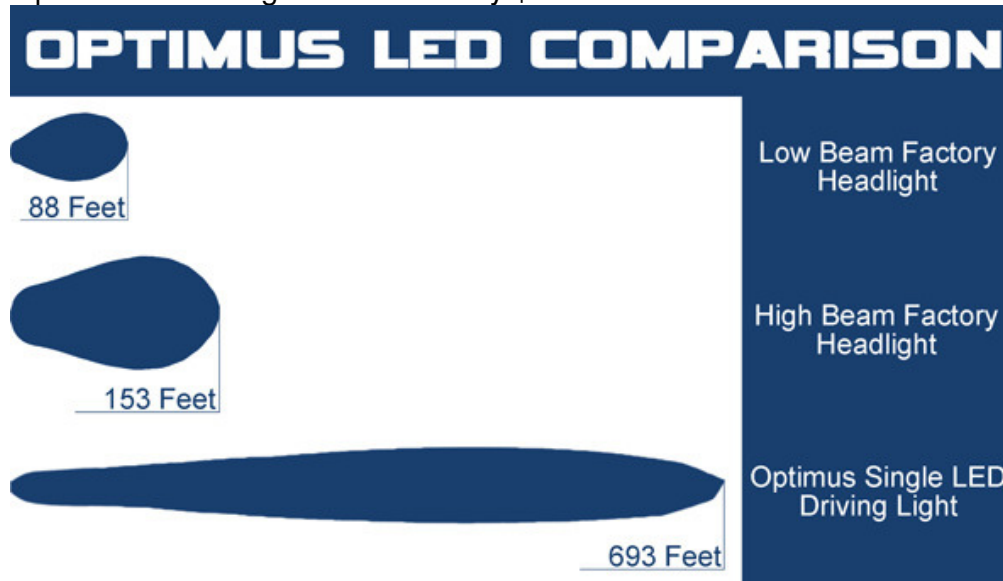

10°

XIL-OPR110KIT Pictured

20°

XIL-OPR120 Pictured

60°

XIL-OPR160 Pictured

Kit Includes

- 2 Optimus Round Lights
 - Standard Deutsch Harness
- (Available in Black, Chrome, Silver, & White)

February 21st- Algona, WA - Vision X Lighting today announced the launch of the Optimus Round LED Driving Lights. Building upon the success of the Optimus Single Square light the new Optimus Round offers the same light output from a new 3.5" round housing. Utilizing Vision X Lighting's proprietary IRIS Reflector Technology, the Optimus round provides the ultimate focus for long range lighting by producing 693 ft. of usable light from a single 3.5" tall, 10-watt LED. Compared to a standard 55 watt low beam headlight reach of only 88 ft. and a standard 65 watt high beam reach of 153 ft., The Optimus Series propels light further than any single 10-watt LED light fixture in existence. Optimus lights also feature Vision X Lighting's Prime Drive technology for integrated thermal management and dimming capabilities.

All three Optimus models (Single, Dual, and the new Round) are available in 10

degree narrow beam, 20 medium beam and 60 degree wide/flood beam. What took an 8" Off Road Light or 60-watts of LED is now achievable using a compact 3.5" light that can mount anywhere. The days of having to mount a light bar, brush guard, or add unnecessary brackets are over.

The Optimus Series starts at just \$129 for a single light, and is available in two light kits complete with a wiring harness for only \$249.

Summary of Features:

- Available in 10, 20, and 60 Degree Beam Patterns
- Colors: Black, White, Silver, Chrome
- Only 3.5" Round
- 693' of Usable Light from 10-watt LED
- Proprietary IRIS Reflector Technology
- Prime Drive Technology Thermal Management
- Dimming Capabilities
- IP-68 Waterproof
- Available as 2 Light Set with Wiring Harness