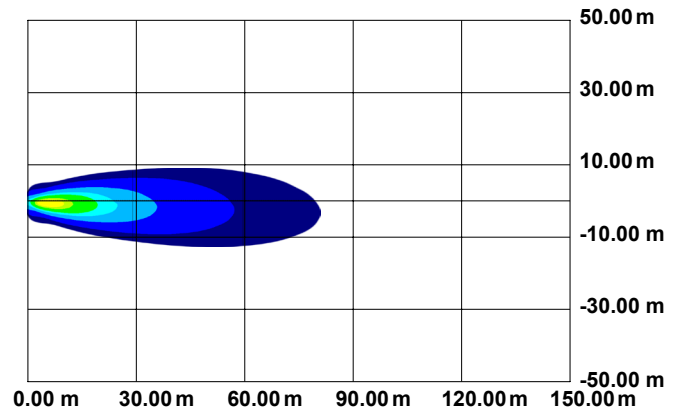

DURALUX SERIES 4 LED BEAM PATTERNS

10°

40°

60°

30/65°