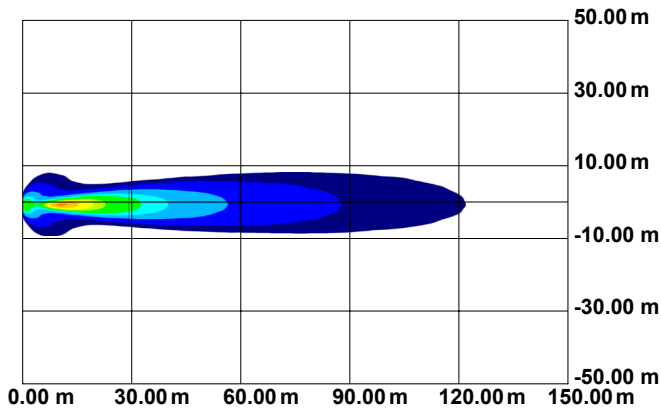

DURALUX SERIES 4 LED BEAM PATTERNS

10°

40°

60°

30/65°