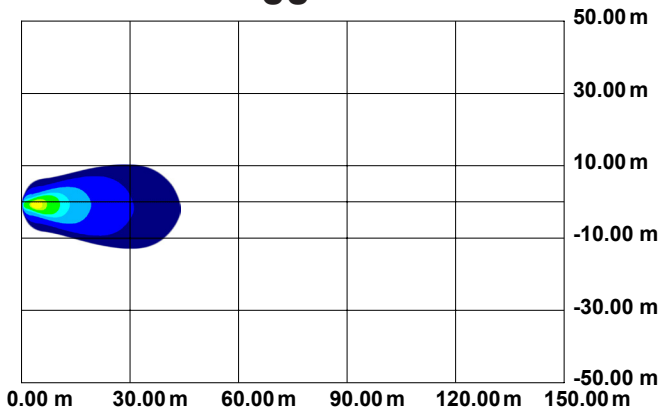

DURALUX SERIES 4 LED BEAM PATTERNS

10°

40°

60°

30/65°