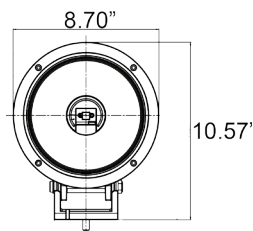

8.7" 90 WATT CANNON SALES SHEET

8.7" CANNON 90 WATT LED DRIVING LIGHT

First Single Source LED to Shine up to 1000M (3280ft)

CTL-CPZ810 Shown

90 Watt Cannon Series

The Cannon LED Light is the first of its kind to combine a traditional form factory light with the power of a 90 Watt single source LED for use on bumpers, light bars and more.

ITEM #	CTL-CPZ810	CTL-CPZ810KIT
PART # (Stock Code)	9890852	9890074
BEAM PATTERN	1 Light & Pigtail	2 Lights & Harness

Single Light Technical Information

WARRANTY	Extended
RAW LUMENS	5,800 lm
EFFECTIVE LUMENS	4,060 lm
WATTAGE	90
WEIGHT	10.36 lb/4.7 kg
LED LIFESPAN	50,000 Hours
DIMENSIONS	8.70" x 10.57" x 7.50" 221 mm x 269 mm x 201 mm
INPUT VOLTAGE	9-32V DC
AMP DRAW (12V)	7.5A
IP RATING	IP-68
VIBRATION RATING	21 G _{rms}
OPERATING TEMP	-40 Celsius ~ +85 Celsius