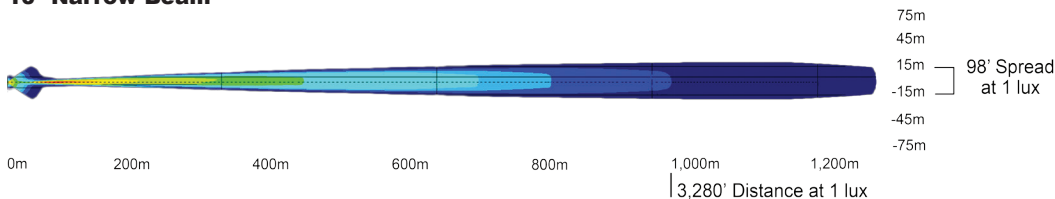

10° Narrow Beam

Clear Covers

ITEM #	PCV-8500	PCV-8500EU	PCV-8500EL	PCV-8500FL	PCV-8500WF	PCV-8500BL
PART # (Stock Code)	4003255	9890128	989081	9890135	9890463	9890876
BEAM PATTERN	Protective	Euro	Elliptical	Trail Flood	Wide Flood	Black Protective

Blue Covers

ITEM #	PCV-8500B	PCV-8500BEU	PCV-8500BEL	PCV-8500BFL	PCV-8500BWF
PART # (Stock Code)	4003583	9890098	9890869	9890104	9890111
BEAM PATTERN	Protective	Euro	Elliptical	Trail Flood	Wide Flood

Red Covers

ITEM #	PCV-8500R	PCV-8500REU	PCV-8500REL	PCV-8500RFL	PCV-8500RWF
PART # (Stock Code)	4003576	9890432	9890425	9890449	9890456
BEAM PATTERN	Protective	Euro	Elliptical	Trail Flood	Wide Flood

Yellow Covers

ITEM #	PCV-8500Y	PCV-8500YEU	PCV-8500YEL	PCV-8500YFL	PCV-8500YWF
PART # (Stock Code)	4002791	9890470	9890159	9890487	9890142
BEAM PATTERN	Protective	Euro	Elliptical	Trail Flood	Wide Flood

Ph: 888-489-9820

www.VISIONXUSA.com