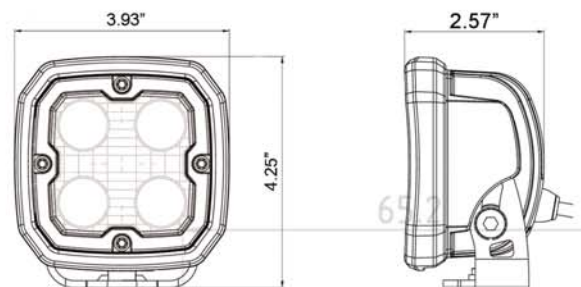

## **HIGH PERFORMANCE LED WORKLIGHT**

More Output Than A 100 Watt Halogen Light While Drawing 80% Less

- Available in 40° and 60° Beam Pattern
- More Light Than A 100W Halogen
- 1.6 Amp Draw (12V) Saves Power
- 50,000 Hour LED Lifespan
- Compact Durable Design