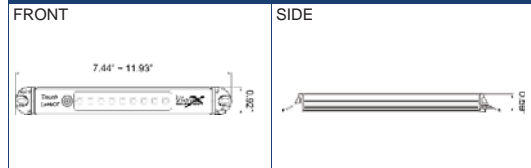

TOUCH ACTIVATED

PART #	XIL-ST7.5	XIL-ST12
LENGTH	7.4"/189 mm	11.9"/303 mm
RAW LUMENS	141 lm	328 lm
EFFECTIVE LUMENS	129 lm	300 lm
WATTAGE	2	4.2
AMP DRAW (12V)	0.16A	0.35A
WEIGHT	0.1 lb/0.04 kg	0.2 lb/0.09 kg

STANDARD

PART #	XIL-SL7.5	XIL-SL12
LENGTH	7.4"/189 mm	11.9"/303 mm
RAW LUMENS	141 lm	328 lm
EFFECTIVE LUMENS	129 lm	300 lm
WATTAGE	2	4.2
AMP DRAW (12V)	0.16A	0.35A
WEIGHT	0.1 lb/0.04 kg	0.2 lb/0.09 kg

SPECIFICATIONS

WARRANTY	Standard
AVAILABLE HOUSING COLOR	Black
LED LIFESPAN	30,000 Hours

IMAGES

TECHNICAL DETAILS

HEIGHT	0.92"/23 mm
DEPTH	0.59"/15 mm
INPUT VOLTAGE	9-32V DC
IP RATING	IP-65
VIBRATION RATING	15.6 G _{rms}
OPERATING TEMP	-40 Celsius ~ +80 Celsius