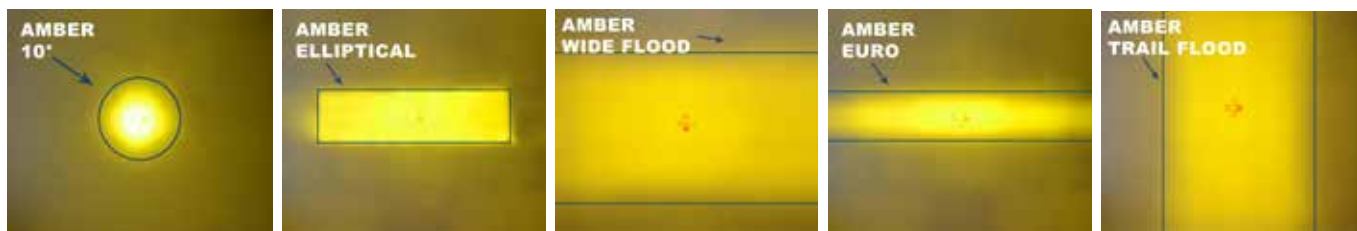

## POLYCARBONATE COVERS

12 Lights In 1 - Protective and Beam Changing

PCV-6500WF, PCV-CP1RWF, PCV-OPR1BEL Shown  
Light(s) Not Included

### Elliptical Covers

This horizontal cut beam is designed to illuminate the path ahead, and is cut on the sides to keep light out of oncoming traffic eyes. This is perfect for driving with other vehicles, where you want to keep the light focused in a specific area.

### Wide Flood Covers

This Wide Flood beam is designed to give the ultimate spread left to right and the area right in front of the light. This is perfect for work and trail applications where you need spread over distance, and seeing what to the side of you is most important.