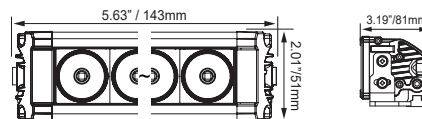

The XPL Series Light Bar comes standard with the newly redesigned mounting feet and the option to add wiring harness and/or side wing mounts. Allowing the option to mount with Side Wings off each end cap or with Vision X's foot mounting design. Both mounting options allow for adjustability once installed, so you can aim the light for optimal visibility.

ITEM #: XPR-H6 Shown
PART #: 2510116

XPL Mounting Options

Mounting Feet (Included)

Side Wing Mounts (Included)

XPL

LO-PRO LIGHT BAR SERIES

LED: 5W Cree
Raw Lumens (kit): 1,605 - 19,260lm
Amp Draw: 1.25A - 15A @12V
Lengths: 5.63" - 50.98"
Degree Options: Spot
Weight: 1.17lbs - 6.83lbs

ORDERING INFORMATION - XPL Light Bar With Wiring Harness & Side Wing Mounts

ITEM #	PART #	LENGTH	WEIGHT	RAW LUMENS	EFFECTIVE LUMENS	WATTS	AMP DRAW @ 12V	BEAM
XPL-H3EMH	2506916	5.63" / 143 mm	1.17lb/0.53kg	1,605 lm	1,124 lm	15	1.25A	Spot
XPL-H6EMH	2510916	9.41" / 239 mm	1.63lb/0.74kg	3,210 lm	2,247 lm	30	2.5A	Spot
XPL-H9EMH	2513916	13.19" / 335 mm	2.09lb/0.95kg	4,815 lm	3,371 lm	45	3.75A	Spot
XPL-H15EMH	2520916	20.75" / 527 mm	3.09lb/1.4kg	8,025 lm	5,618 lm	75	6.25A	Spot
XPL-H24EMH	2530916	32.09" / 815 mm	4.63lb/2.1kg	12,840 lm	8,988 lm	120	10A	Spot
XPL-H30EMH	2540916	39.65" / 1,007 mm	5.73lb/2.6kg	16,050 lm	11,235 lm	150	12.5A	Spot
XPL-H39EMH	2550916	50.98" / 1295 mm	6.83lb/3.1kg	19,260 lm	13,482 lm	180	15A	Spot