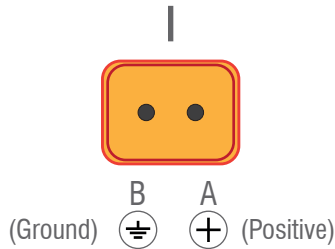

## KOMATSU Taillight Kit Wiring Diagram

| Applicable Models: 730, 830, 930, 960, 980 |

Tail/Brake

Dynamic/Indicator

Reverse

Salt Lake City  
801-972-3660  
Reno  
775-356-1334

Myton  
435-216-7777  
Winnemucca  
775-753-7557