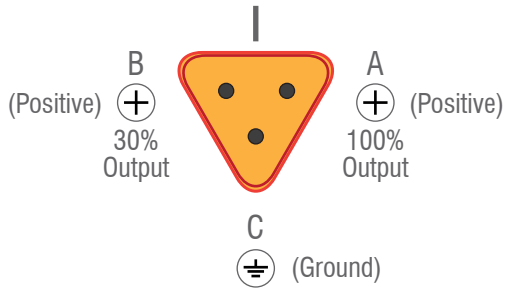

## KOMATSU Taillight Kit Wiring Diagram

| Applicable Models: 730, 830, 930, 960, 980 |

Tail/Brake

Dynamic/Indicator

Reverse

Salt Lake City  
801-972-3660  
Reno  
775-356-1334

Myton  
435-216-7777  
Winnemucca  
775-753-7557