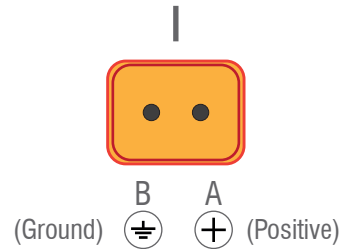

## KOMATSU Taillight Kit Wiring Diagram

| Applicable Models: 730, 830, 930, 960, 980 |

Tail/Brake

Dynamic/Indicator

Reverse

Salt Lake City  
801-972-3660  
Reno  
775-356-1334

Myton  
435-216-7777  
Winnemucca  
775-753-7557