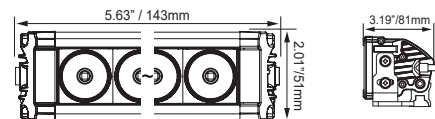

The XPL Series Light Bar comes standard with the newly redesigned mounting feet and the option to add wiring harness and/or side wing mounts. Allowing the option to mount with Side Wings off each end cap or with Vision X's foot mounting design. Both mounting options allow for adjustability once installed, so you can aim the light for optimal visibility.

ITEM #: XPR-H6 Shown
PART #: 2510116

XPL Mounting Options

Mounting Feet (Included)

Side Wing Mounts (Included)

XPL

LO-PRO LIGHT BAR SERIES

LED: 5W Cree
Raw Lumens (kit): 1,605 - 19,260lm
Amp Draw: 1.25A - 15A @12V
Lengths: 5.63" - 50.98"
Degree Options: Spot
Weight: 1.17lbs - 6.83lbs

ORDERING INFORMATION - XPL Light Bar With Wiring Harness & Side Wing Mounts

ITEM #	PART #	LENGTH	WEIGHT	RAW LUMENS	EFFECTIVE LUMENS	WATTS	AMP DRAW @ 12V	BEAM
XPL-H3EMH	2506916	5.63" / 143 mm	1.17lb/0.53kg	1,605 lm	1,124 lm	15	1.25A	Spot
XPL-H6EMH	2510916	9.41" / 239 mm	1.63lb/0.74kg	3,210 lm	2,247 lm	30	2.5A	Spot
XPL-H9EMH	2513916	13.19" / 335 mm	2.09lb/0.95kg	4,815 lm	3,371 lm	45	3.75A	Spot
XPL-H15EMH	2520916	20.75" / 527 mm	3.09lb/1.4kg	8,025 lm	5,618 lm	75	6.25A	Spot
XPL-H24EMH	2530916	32.09" / 815 mm	4.63lb/2.1kg	12,840 lm	8,988 lm	120	10A	Spot
XPL-H30EMH	2540916	39.65" / 1,007 mm	5.73lb/2.6kg	16,050 lm	11,235 lm	150	12.5A	Spot
XPL-H39EMH	2550916	50.98" / 1295 mm	6.83lb/3.1kg	19,260 lm	13,482 lm	180	15A	Spot