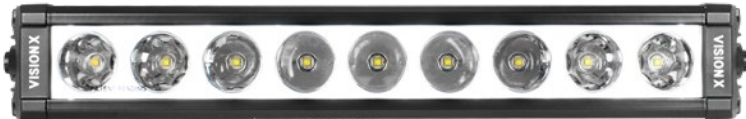

AUTOMOTIVE XPL LIGHT BAR

ABOUT XPL SERIES

The XPL Halo Series of LED Light Bars builds upon the XPR Series by combining the distance power of Iris Reflector Technology with an ultra slim housing design. Utilizing a powerful 5W Cree LED, the XPL series is able to produce up to 19,260 lumens and over 2,000 ft. of usable light.

The XPL Series Light Bar comes standard with the newly redesigned mounting feet and the option to add wiring harness and/or side wing mounts. Allowing the option to mount with Side Wings off each end cap or with Vision X's foot mounting design. Both mounting options allow for adjustability once installed, so you can aim the light for optimal visibility.

All XPL Series Light Bars are backed by our lifetime warranty.

XPL Key Features:

- **Ultra Slim Housing Design**
- **Daytime Running Halo**
- **Highest Quality 5W LED**
- **Multiple Mounting Options**

XPL SERIES LIGHT BAR

ITEM #: XPR-H6 Shown
PART #: 2510116

XPL Mounting Options

Mounting Feet (Included)

Side Wing Mounts (Included)

XPL

LO-PRO LIGHT BAR SERIES

LED: 5W Cree
Raw Lumens (kit): 1,605 - 19,260lm
Amp Draw: 1.25A - 15A @12V
Lengths: 5.63" - 50.98"
Degree Options: Spot
Weight: 1.17lbs - 6.83lbs